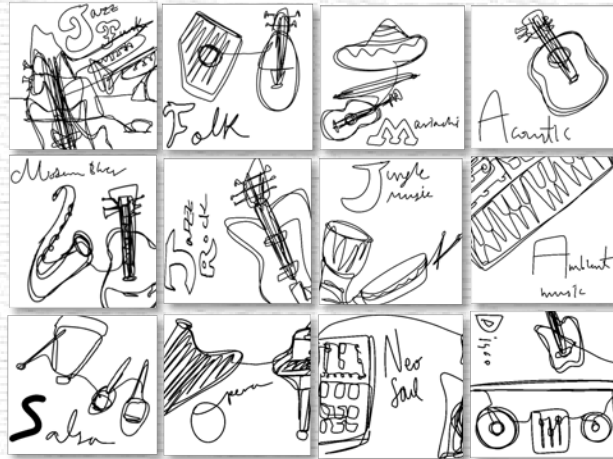

Calendar Design 2021

Daeun Hwang

Concept Exploration

Month? Music!

Concept

Music brings energy and joy to our lives, and it is an essential part of our days. This calendar introduces a genre each month which starts with the same alphabet that the corresponding month starts. This calendar highlights the instruments used and the special costumes or characteristic of each genre which allows each genre to stand out.

Inspiration

Concept Build-up

First Sketch

Style Exploration

Concept Build-up

Development

Decided on the one-line drawing style

Tried placing a background picture as a border

Frank Sinatra - Fly Me To The Moon

3	S	M	T	W	T	F	S
6	7	8	9	10	11	12	13
20	21	22	23	24	25	26	27

Jazz

July — Jungle Music

Main Color

Color Palette

July

Roni Size - All the Crew Big Up

S	M	T	W	T	F	S
4	5	6	7	8	9	10
11	12	13	14	15	16	17
18	19	20	21	22	23	24
25	26	27	28	29	30	31

Jungle Music

August – Ambient Music

Main Color

Color Palette

September - Salsa

Main Color

Color Palette